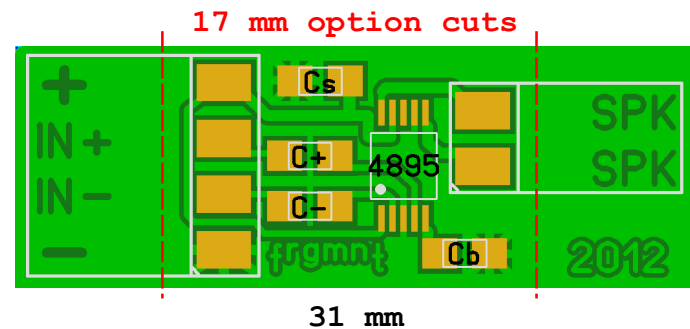

VALUES IN ( ) ARE MILLIMETERS

## LM4895MM AMP

PRELIMINARY after 48h, Berlin, D  
Jo frgmnt Grys / frgmnt.org / 2012  
Transmitting Object Behaviors

LM4895MM  
1W AMPv2

PCB  
(mirrored!)

100 mm

200% pdf print  
resized to 100%  
1,4mm distance

100 mm

400%

2012