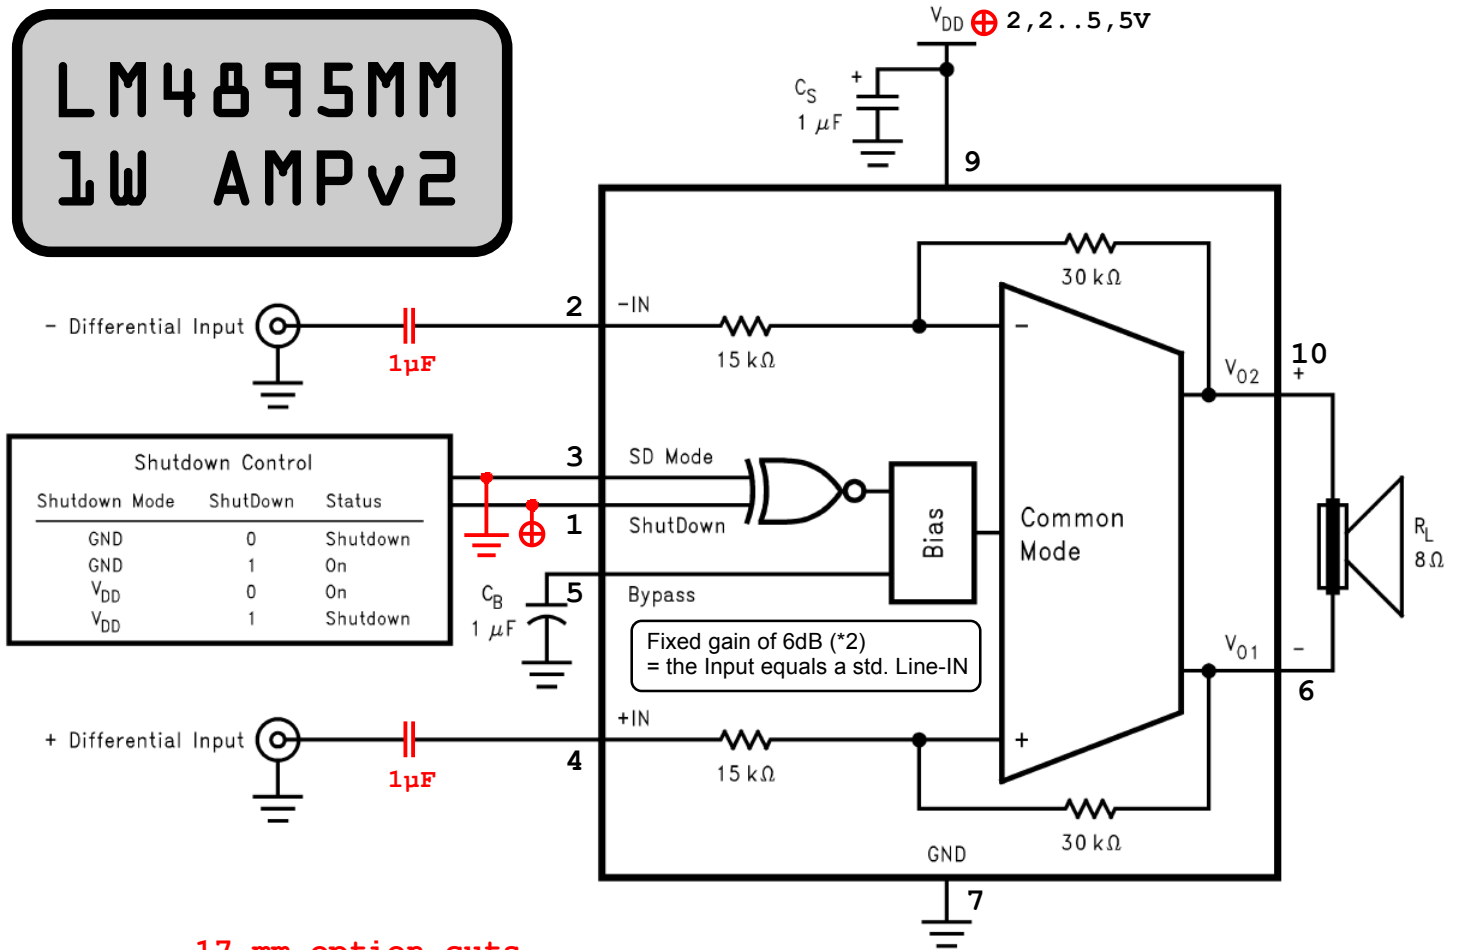

## LM4895MM AMP

PRELIMINARY after 48h, Berlin, D  
Jo frgmnt Grys / frgmnt.org / 2012  
Transmitting Object Behaviors

LM4895MM  
1W AMPv2

PCB  
(mirrored!)

100 mm

200% pdf print  
resized to 100%  
1,4mm distance

100 mm

400%

2012